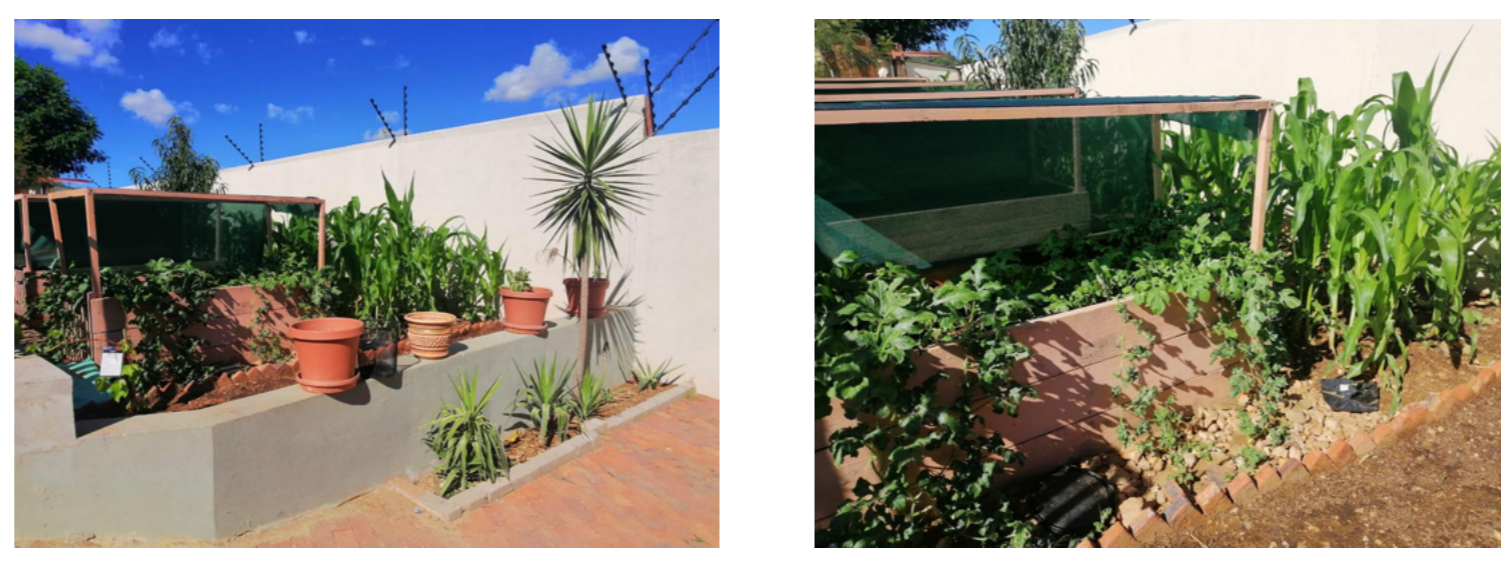

### Home iNAMI

The children and volunteers have proudly sprouted a vegetable garden to assist the chef in creating wholesome, inspiring and colourful meals. We have planted; red onions, corn, carrots, water melon, grapes and tomatoes as well as green peas...harvest should happen soon.

We were also able to provide stairs, by way of old tyres, to the toilet on site.

We would also like to thank Elise, an 11 year old girl from Germany for her contribution of fruit for the kids.